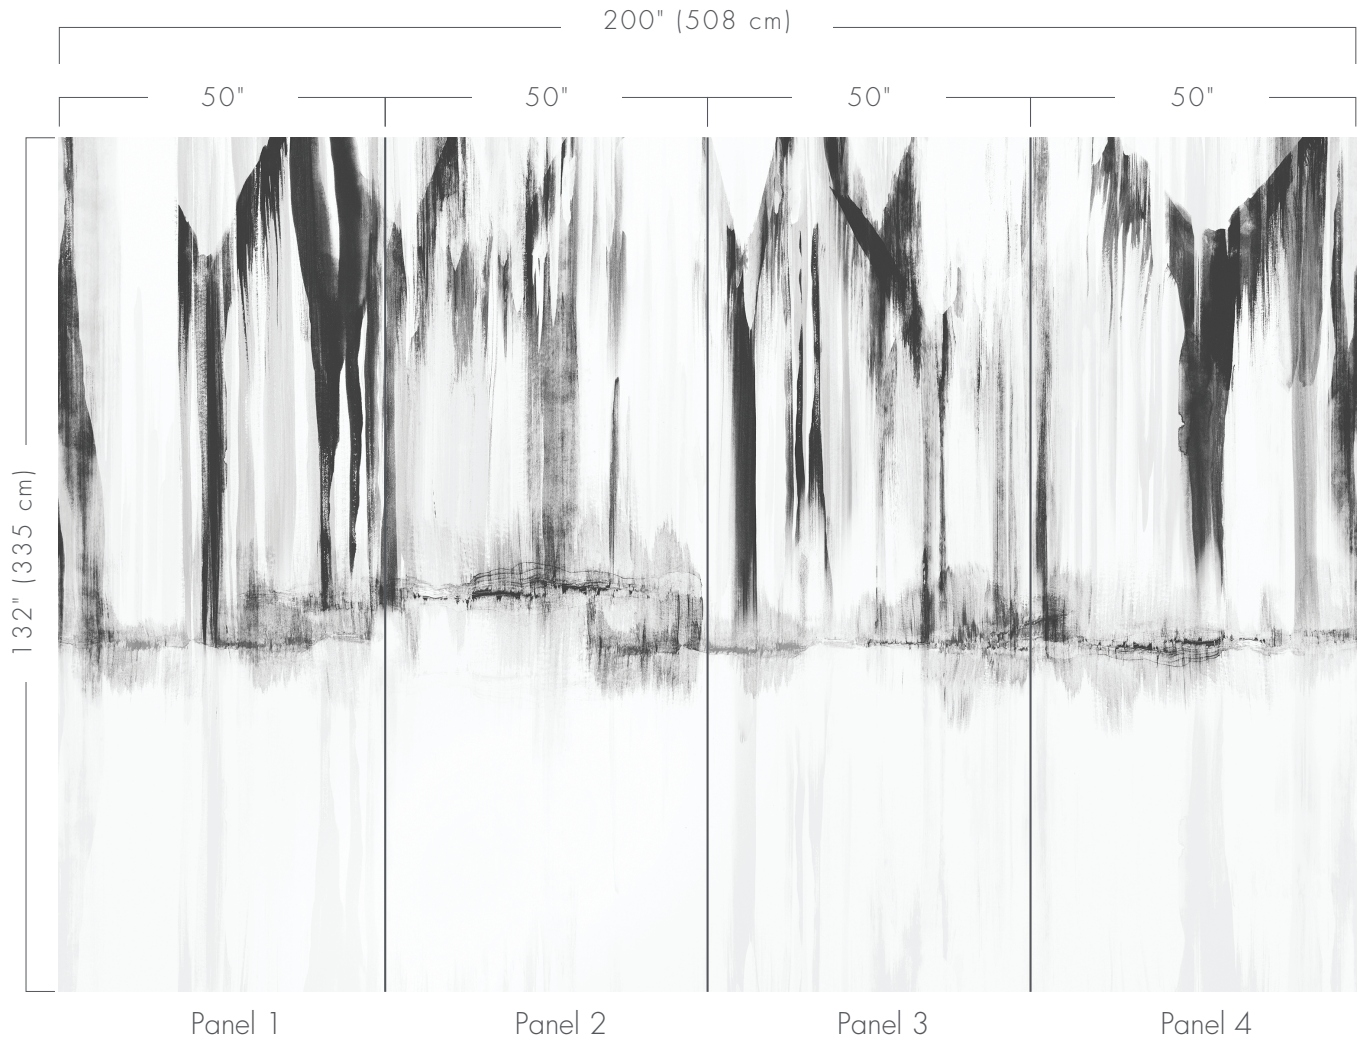

Pattern Repeat Diagram

FALLS