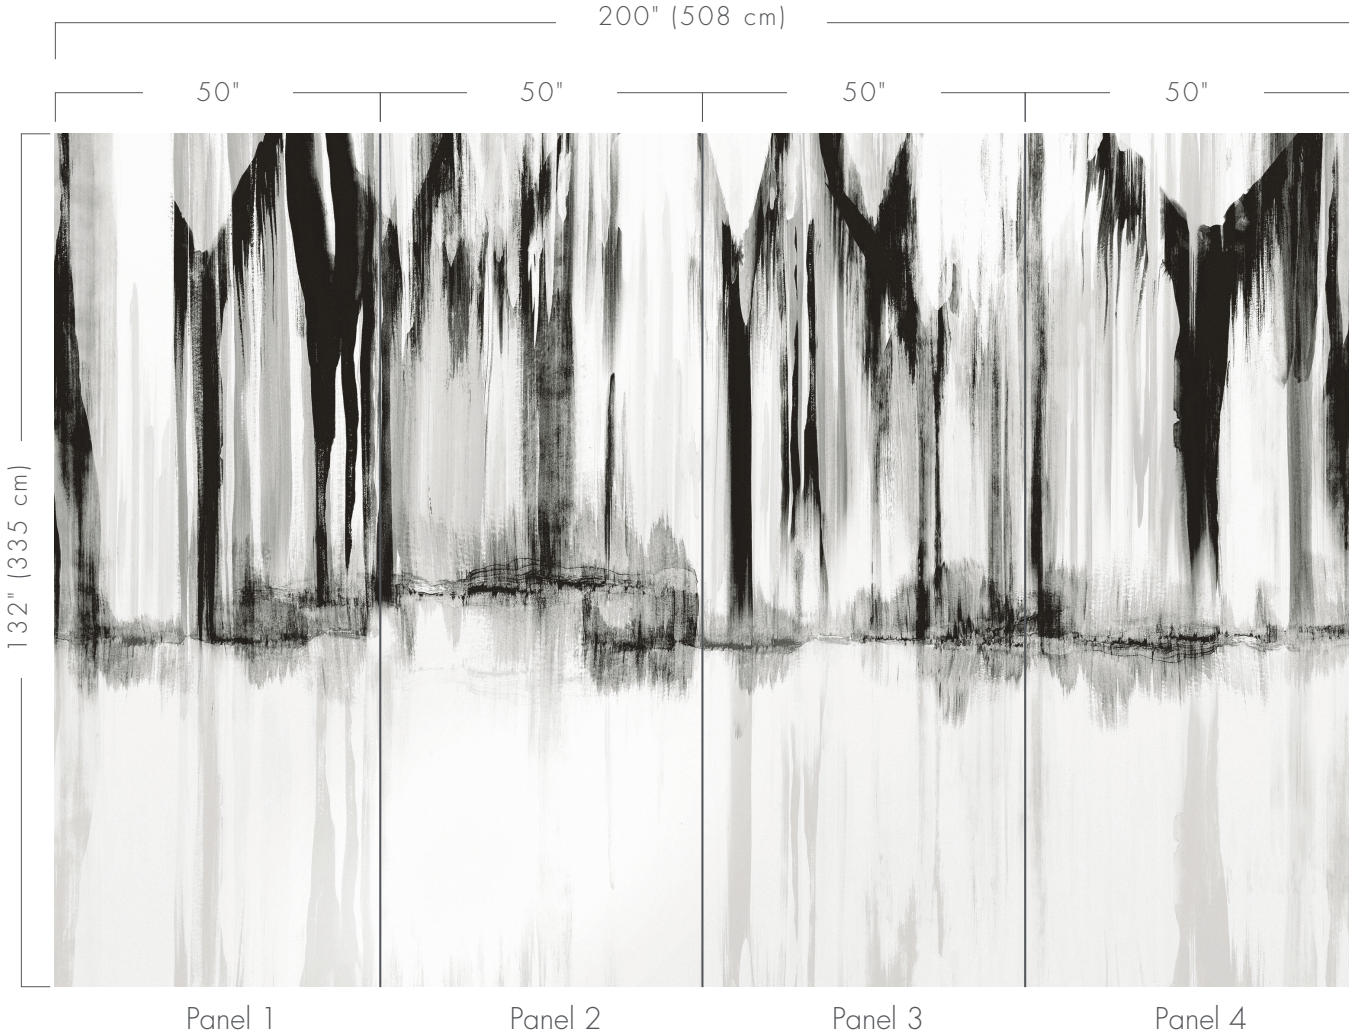

Mural Dimensions:

H: 200" (508 cm) V: 132" (335 cm)

Panel Dimensions:

This mural consists of 4 panels;

H: 50" (127 cm) V: 132" (335 cm)

Width:

54" (137 cm) Untrimmed

Weight:

Pattern Repeat Diagram

FALLS

Pattern Repeat Diagram

FALLS FLS-01 GORGE

Pattern Repeat Diagram

FALLS FLS-02 MIST

Pattern Repeat Diagram

FALLS FLS-03 CREST

Pattern Repeat Diagram

FALLS FLS-04 STREAM