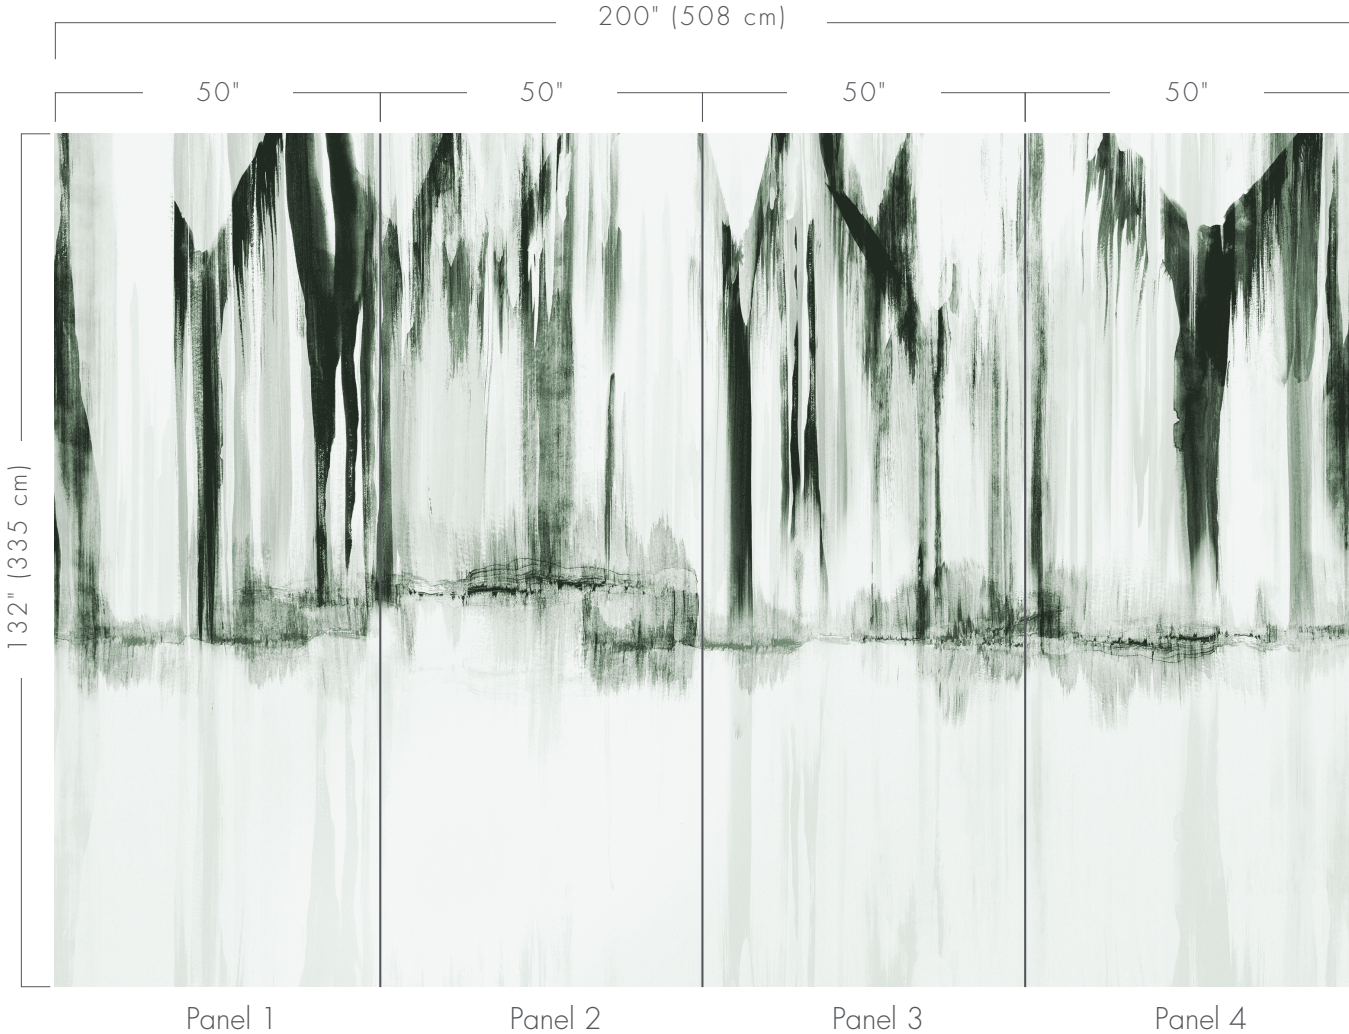

Mural Dimensions:

H: 200" (508 cm) V: 132" (335 cm)

Panel Dimensions:

This mural consists of 4 panels;

H: 50" (127 cm) V: 132" (335 cm)

Width:

54" (137 cm) Untrimmed

Weight:

Pattern Repeat Diagram

FALLS

Pattern Repeat Diagram

FALLS FLS-01 GORGE

Pattern Repeat Diagram

FALLS FLS-02 MIST

Pattern Repeat Diagram

FALLS FLS-03 CREST

Pattern Repeat Diagram

FALLS FLS-04 STREAM