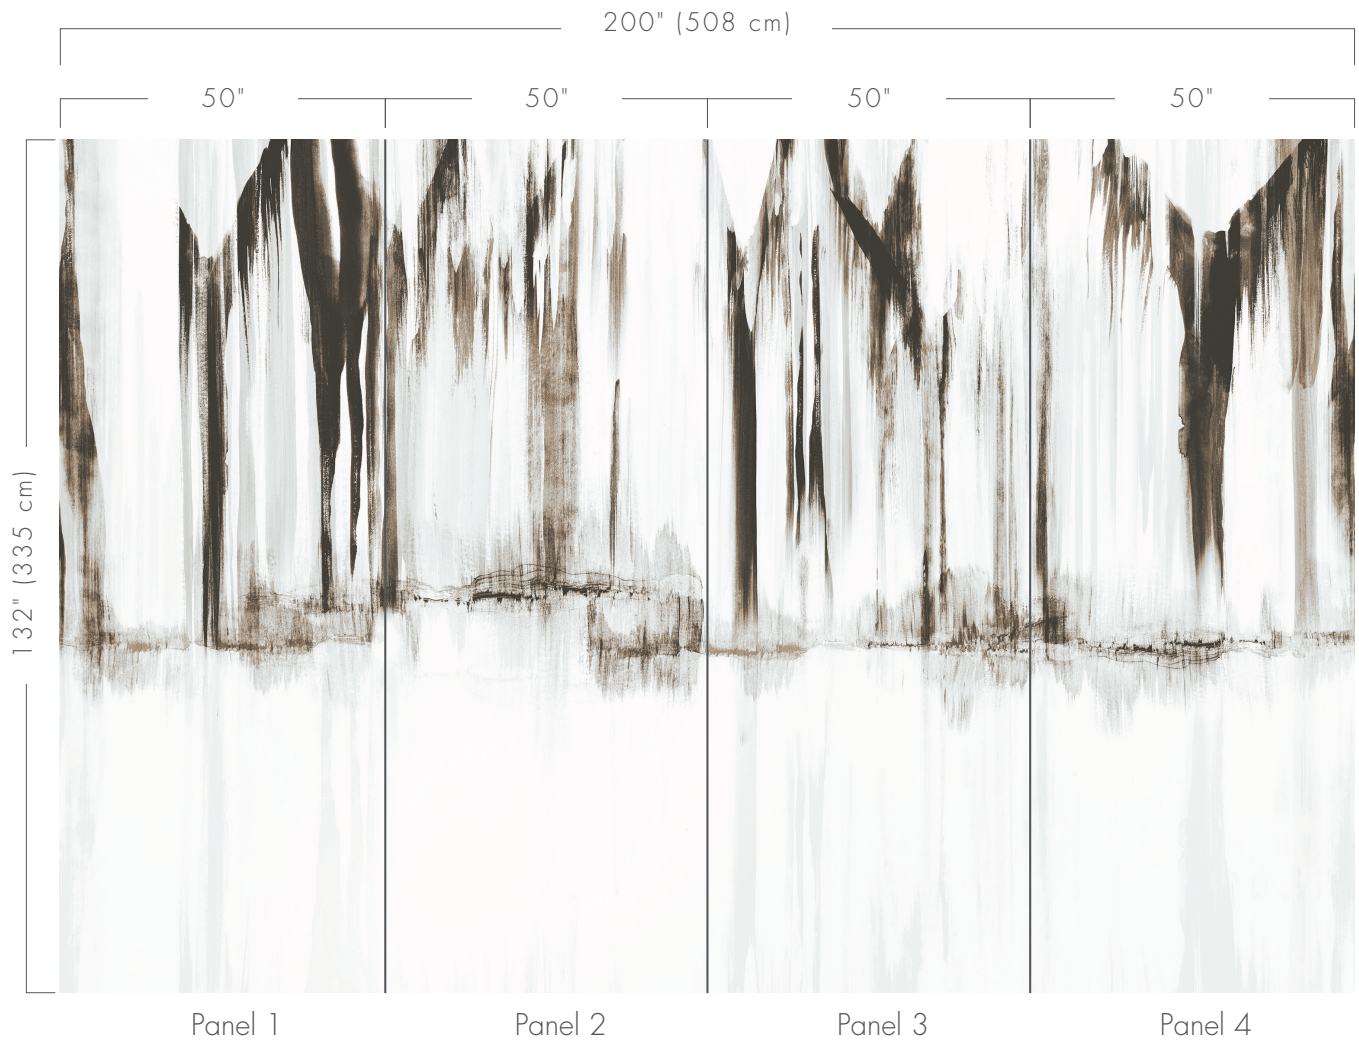

Pattern Repeat Diagram

FALLS FLS-01 GORGE