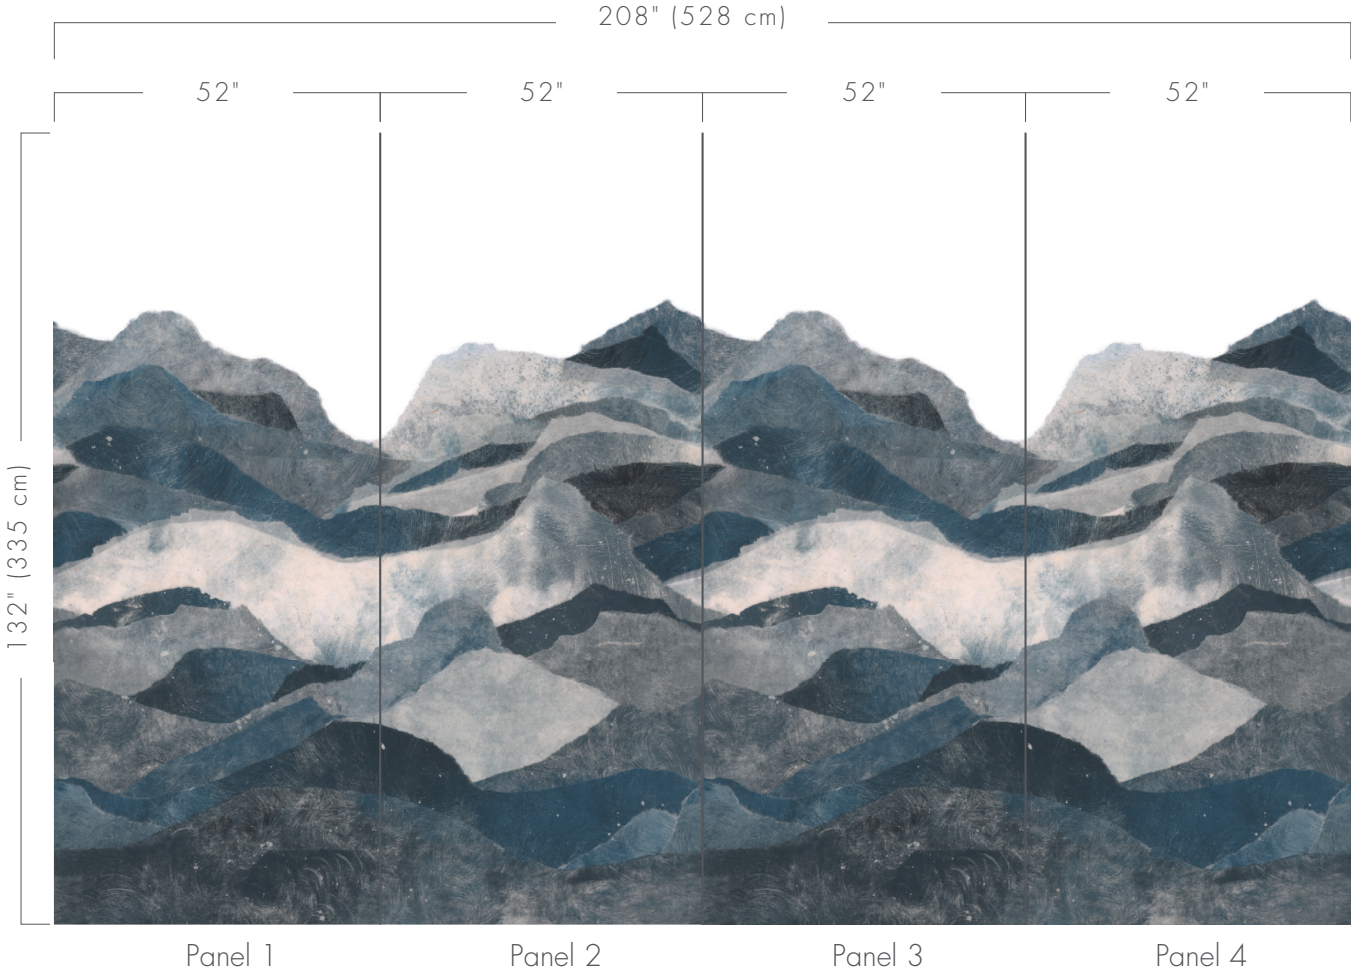

Mural Dimensions:

H: 208" (528 cm) V: 132" (335 cm)

Panel Dimensions:

This mural consists of 4 panels;

H: 52" (132 cm) V: 132" (335 cm)

Width:

54" (137 cm) Untrimmed

Weight:

Pattern Repeat Diagram

SUMMIT

Pattern Repeat Diagram

SUMMIT

SMT-001 BLUE RIDGE

Pattern Repeat Diagram

SUMMIT SMT-002 EVEREST

Pattern Repeat Diagram

SUMMIT SMT-003 HIMALAYAS

Pattern Repeat Diagram

SUMMIT

SMT-004 ANDES