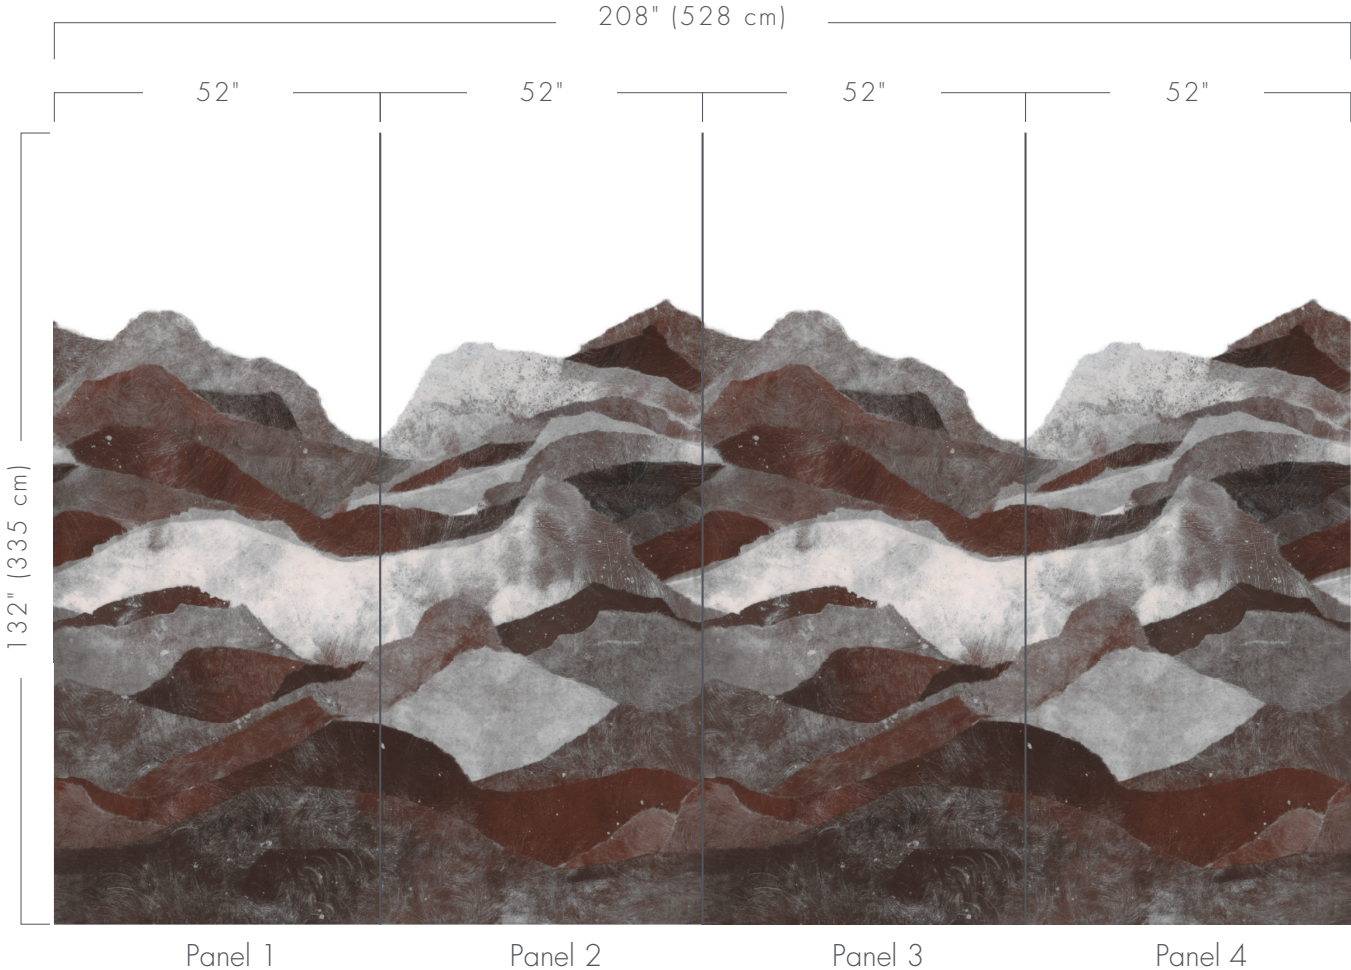

Pattern Repeat Diagram

SUMMIT SMT-003 HIMALAYAS