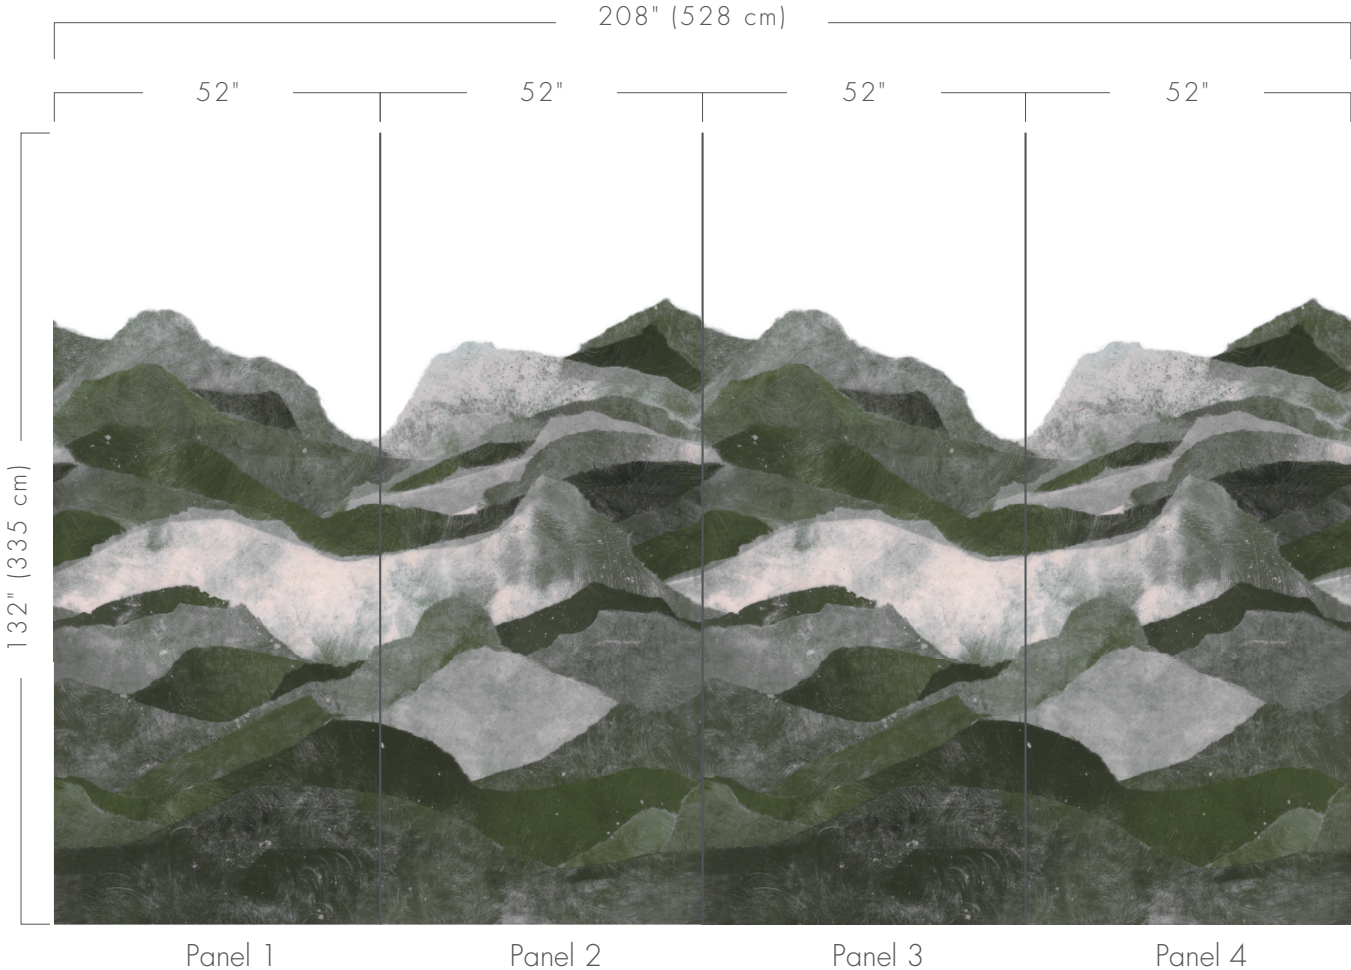

Mural Dimensions:

H: 208" (528 cm) V: 132" (335 cm)

Panel Dimensions:

This mural consists of 4 panels;

H: 52" (132 cm) V: 132" (335 cm)

Width:

54" (137 cm) Untrimmed

Weight:

Pattern Repeat Diagram

SUMMIT

Pattern Repeat Diagram

SUMMIT

SMT-001 BLUE RIDGE

Pattern Repeat Diagram

SUMMIT SMT-002 EVEREST

Pattern Repeat Diagram

SUMMIT SMT-003 HIMALAYAS

Pattern Repeat Diagram

SUMMIT

SMT-004 ANDES