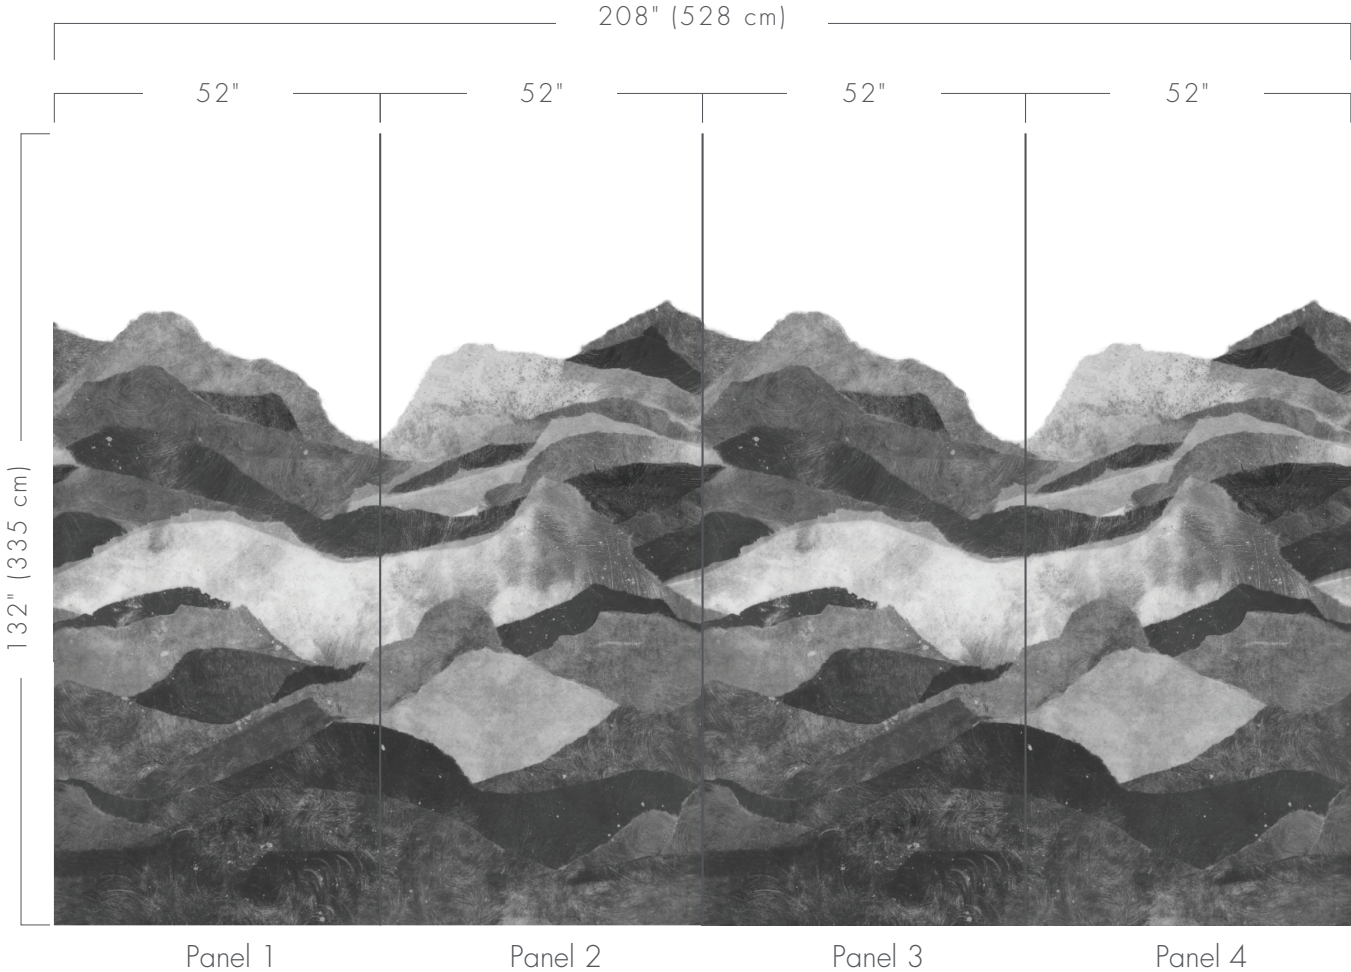

Mural Dimensions:

H: 208" (528 cm) V: 132" (335 cm)

Panel Dimensions:

This mural consists of 4 panels;

H: 52" (132 cm) V: 132" (335 cm)

Width:

54" (137 cm) Untrimmed

Weight:

20 oz/lineal yard (452 gsm)

Typical Roll Size:

15 yards (14 meters)

Fire Testing:

ASTM E84 – Class A / EN 13501: Euroclass B

Environmental Attributes:

Meets CA Section 01350 / LEED Regional Credit / Phthalate Free / Ultra-Low VOCs EQ 4.1

Pattern Repeat Diagram

SUMMIT

Pattern Repeat Diagram

SUMMIT

SMT-001 BLUE RIDGE

Pattern Repeat Diagram

SUMMIT SMT-002 EVEREST

Pattern Repeat Diagram